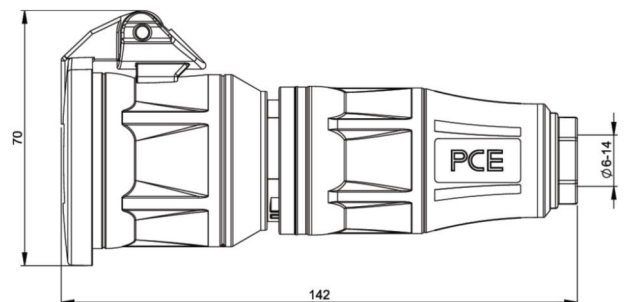

PCE data sheet

article#	25712-src
article description	Safety connector lid nat SH IP54 red series TopTaurus2
description long	Safety connector series TopTaurus2 with hinged lid color: black-red, material: PA6 2-component rubberized screwless quick lock system for housing cover and strain relief earthing system: Austrian/German with shutter 16A / 250V AC / 3p (2P+E), protection rating: IP54
GTIN (EAN)	9003399482496
country of origin	AT
customs number	85366990
net weight	0.133 kg
packaging quantity	10
minimum order quantity	10

ETIM 7.0	EC001327
Model	Protective contact (SCHUKO)
Material	Plastic
For heavy conditions (in accordance with VDE)	True
Degree of protection (IP)	IP54
Angle of plug	Straight
Connection system	Schraubklemme
Suitable for protective contact pin	False
Colour	Red
Number of poles	3
Nominal voltage	250 V
Nominal current	16 A

K (cable Ø)	6-14 mm
SW	21 mm
wire flexible	1-2,5 mm ²
contact screws	80 Ncm
strain relief	400 Ncm
dismantling length	30 mm
stripping length	7 mm

www.manufacturer-safety.info