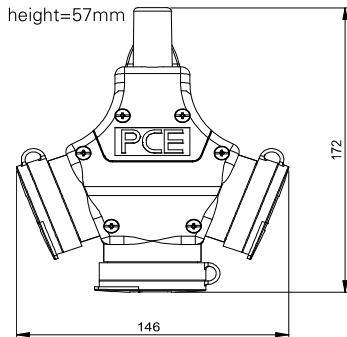

## 3-way connector rubber with cap\* IP44

- with cap
- Insert: polyamide
- Ready pre-wired on main terminal

**IP44** splashproof

contact carriers:	acc. Austrian/German system	acc. French/Belgian System
Polyamide	25311-s	24311-s
Polyamide with shutter	25311-sc	24311-sc

pack.unit: 5 pcs.

\* 3-way connectors with hinged lid see page 193

## 3-way connector rubber with cap\* and 5-pole connector IP44

- 5-pole connector terminal
- With cap
- Insert: polyamide
- Ready pre-wired on main terminal

**IP44** splashproof

contact carriers:	acc. Austrian/German system	acc. French/Belgian System
Polyamide	25311-s5	24311-s5
Polyamide with shutter		24311-sc5